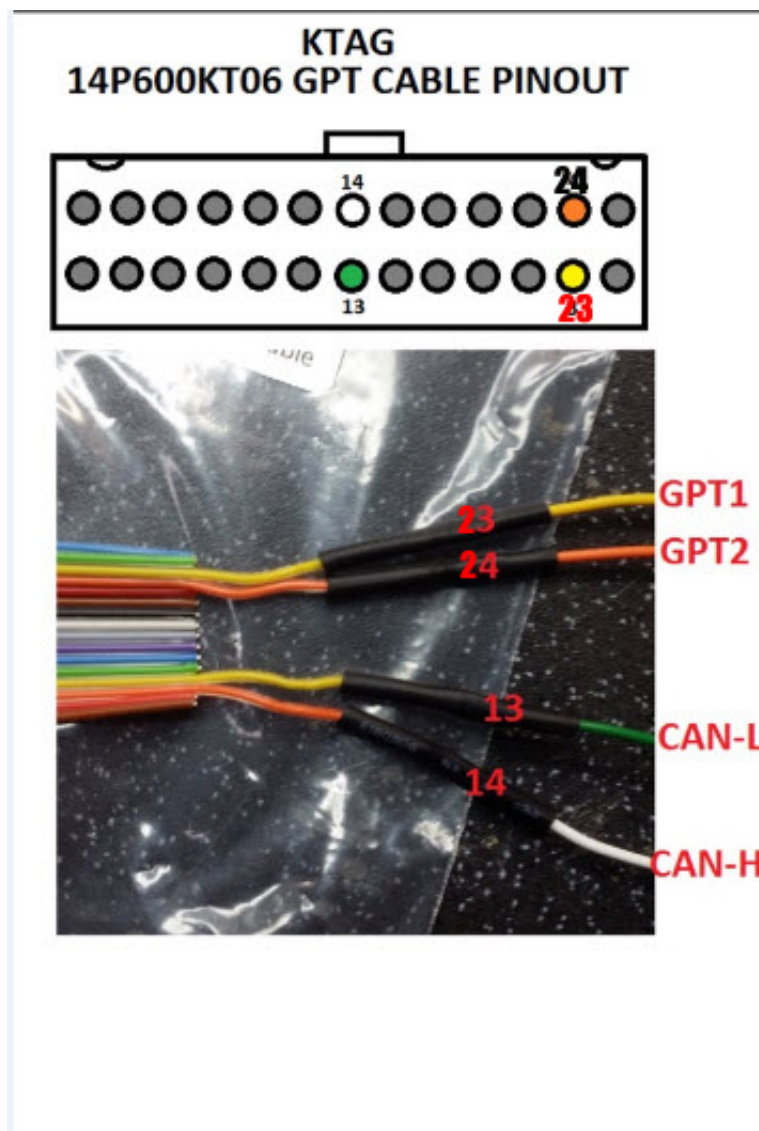

DOWNLOAD

[How To Read Mercedes EDC17CP57 With Ktag 7.020 GPT Cable](#)

[How To Read Mercedes EDC17CP57 With Ktag 7.020 GPT Cable](#)

DOWNLOAD

Pcmflasher ECU chiptuning mercedes w205 benzin petrol med17.7.2 ober obd port extreme fast and safe. without open ... T2R
How to read and write Tuning Files with KESS V2 OBD Tuning Tools ... Ktag in bdm mode vs bmw ms45 on Bench for Ecu
Clone. ... EDC17CP57 GPT HYUNDAI TUCSON PCM PCMLash .. How To Read Mercedes EDC17CP57 With Ktag 7.020
GPT Cable DOWNLOAD Kess V2 V5.017 can read and write ECU via OBD2 port directly, no need to Have 2014 sprinter
4cyl and asking if anyone read that ecu with China clone before I open it up? ... Ktag fazoley 7.020 with GPT cable installed

0.00. RW9. 102. 9 ABIGAIL WAY 9-4009. 312,100. DOWNER GERMAINE L TRUSTEE / GERMAINE DOWNER
004.9-1012-0084.0. 0.00. RW9.. With the gpt cable, you can use ktag 7.020 to read mercedes edc17cp57 gpt. here you go.
select a car and ecu to read and write: mercedes K-SUITE 3.28 – MERCEDES edc17cp57 edc17c66 via OBD ... First I read
with KTAG and after write with Ksuite 2.47. ... 2-VW Tigoun EDC17C64 GPT Tricore ... Diagram) · K-TAG FW 8.000
Master: any better than Ktag FW 7.020 master? ... Motorcycle Diagnostic Tool · OBD2 Cable · OBD2 Code Scanner
Question: Ktag 7.020 clone and Mercedes edc17cp57 gpt. Possible? Answer: Yes, it will work if you have the GPT cable. HQ
China cloned Ktag Will test with Kess V2 fw 5.017 and Ktag fw 7.020... ... Thanks to the new K-Suite update, you can read
and write on bench the ... K-SUITE 3.28 – MERCEDES edc17cp57 edc17c66 via OBD ... MED GPT cable 14P600KT06.